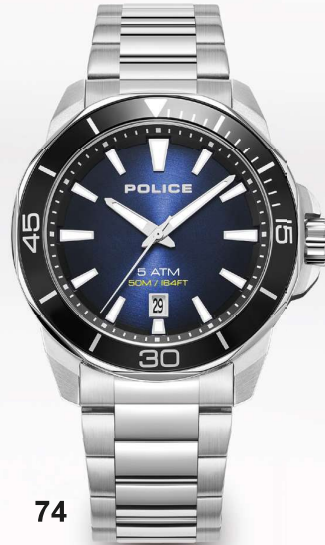

# THORNTON

NEW

73

**STEEL METAL BRACELET STRAP**

PEWJH0021401

**2198:-**

Case: Stainless Steel  
Case Size: 43x49mm  
Function: 3 Hands Date  
Water Resistant: 5 ATM

NEW