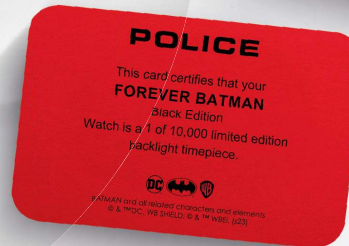

POLICE

This card certifies that your
FOREVER BATMAN
Black Edition
Watch is # 1 of 10,000 limited edition
backlight timepiece.