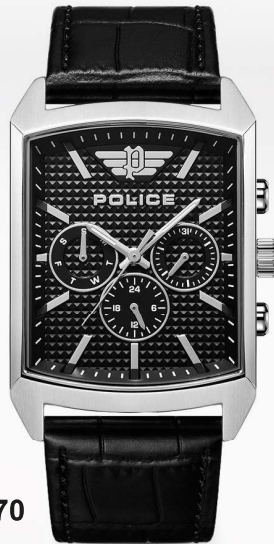

SALEVE

70

BLACK LEATHER STRAP

PEWJF2204801

2298:-

Case: Stainless Steel
Case Size: 34mm
Function: Multifunction
Water Resistant: 5 ATM